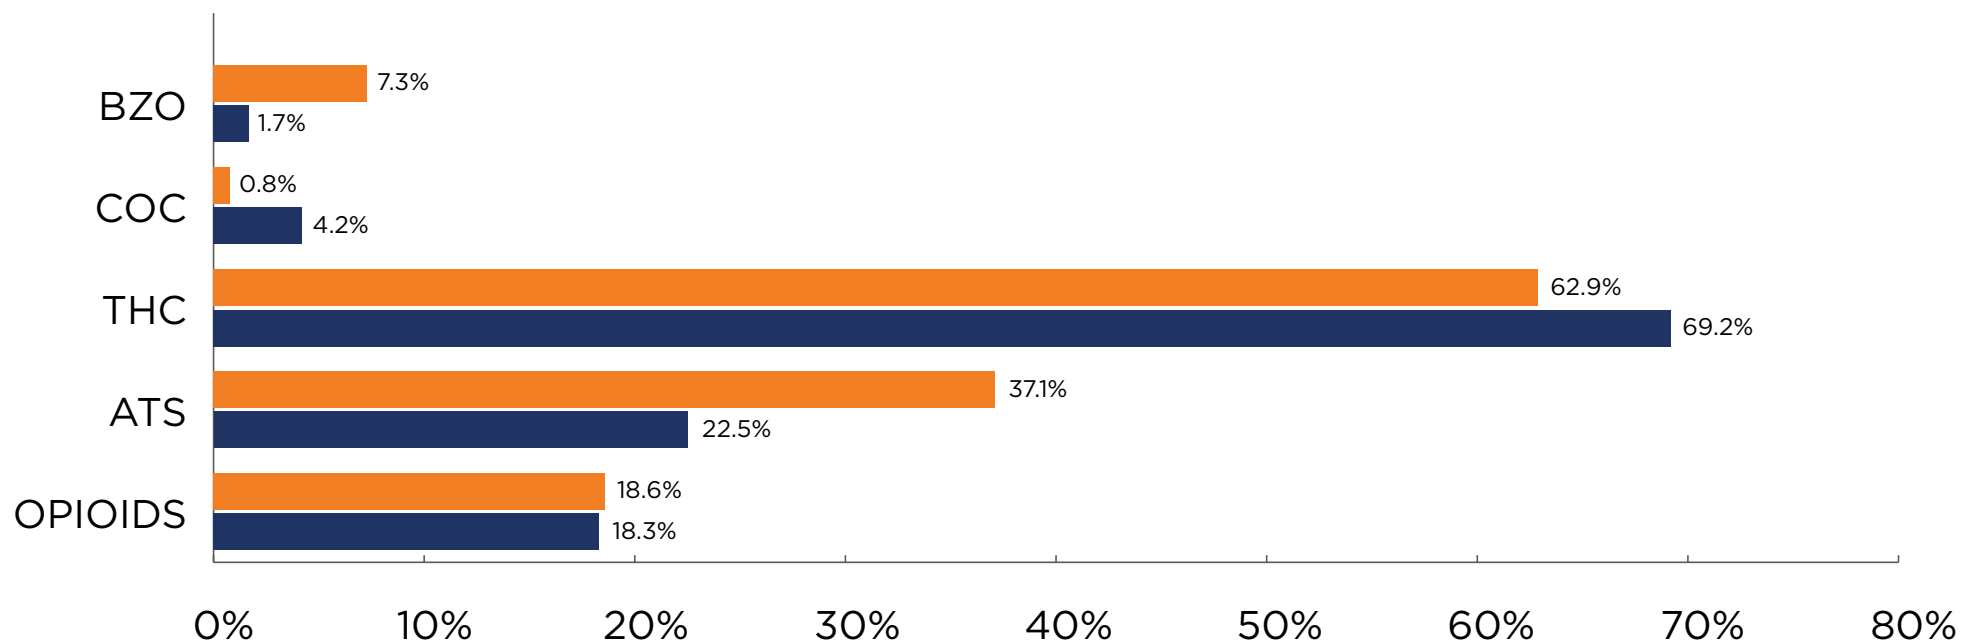

Auckland West

Q1 2025
Q1 2026