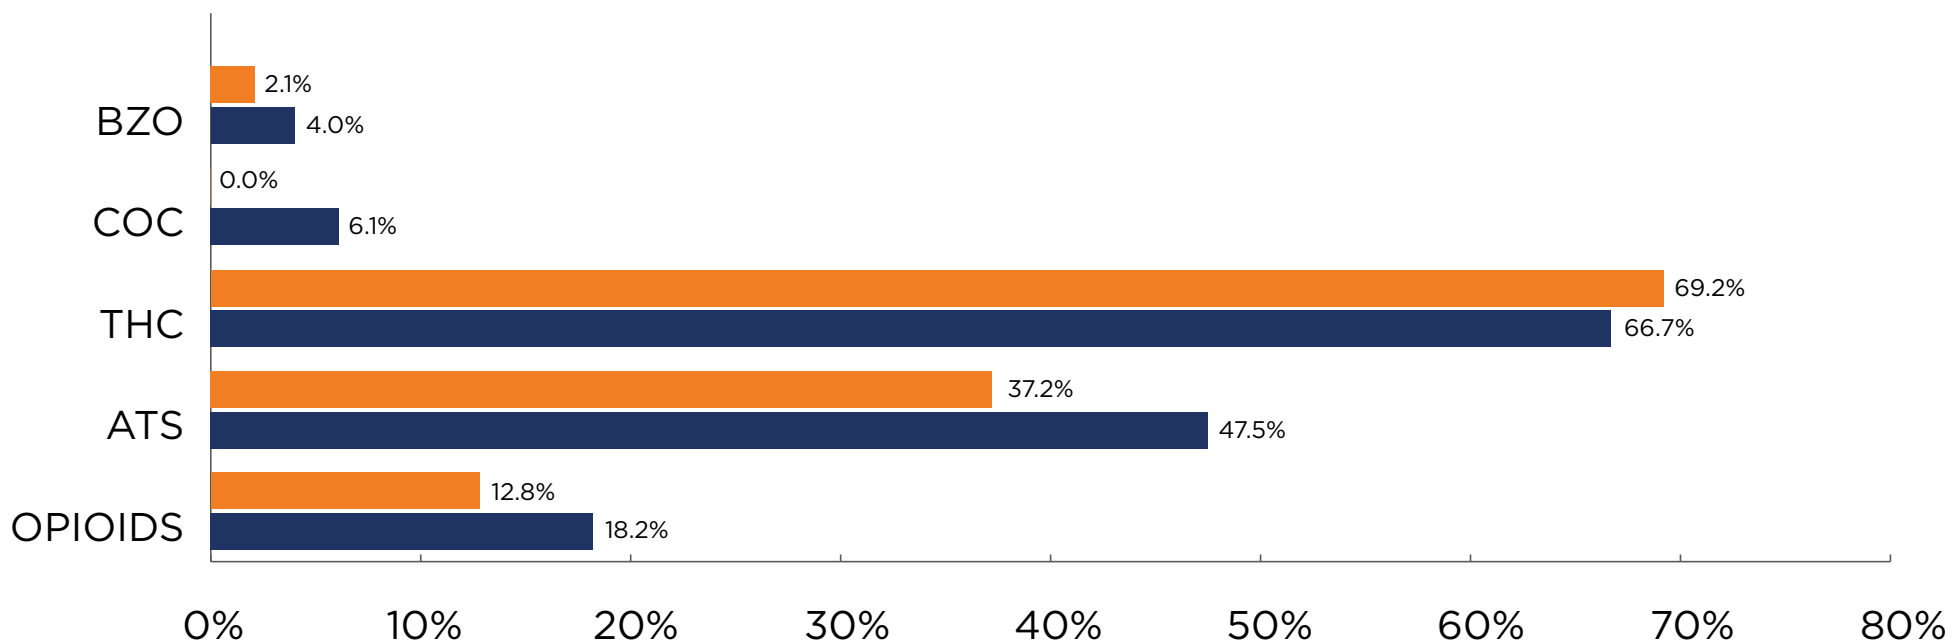

Bay of Plenty

Q1 2025
Q1 2026