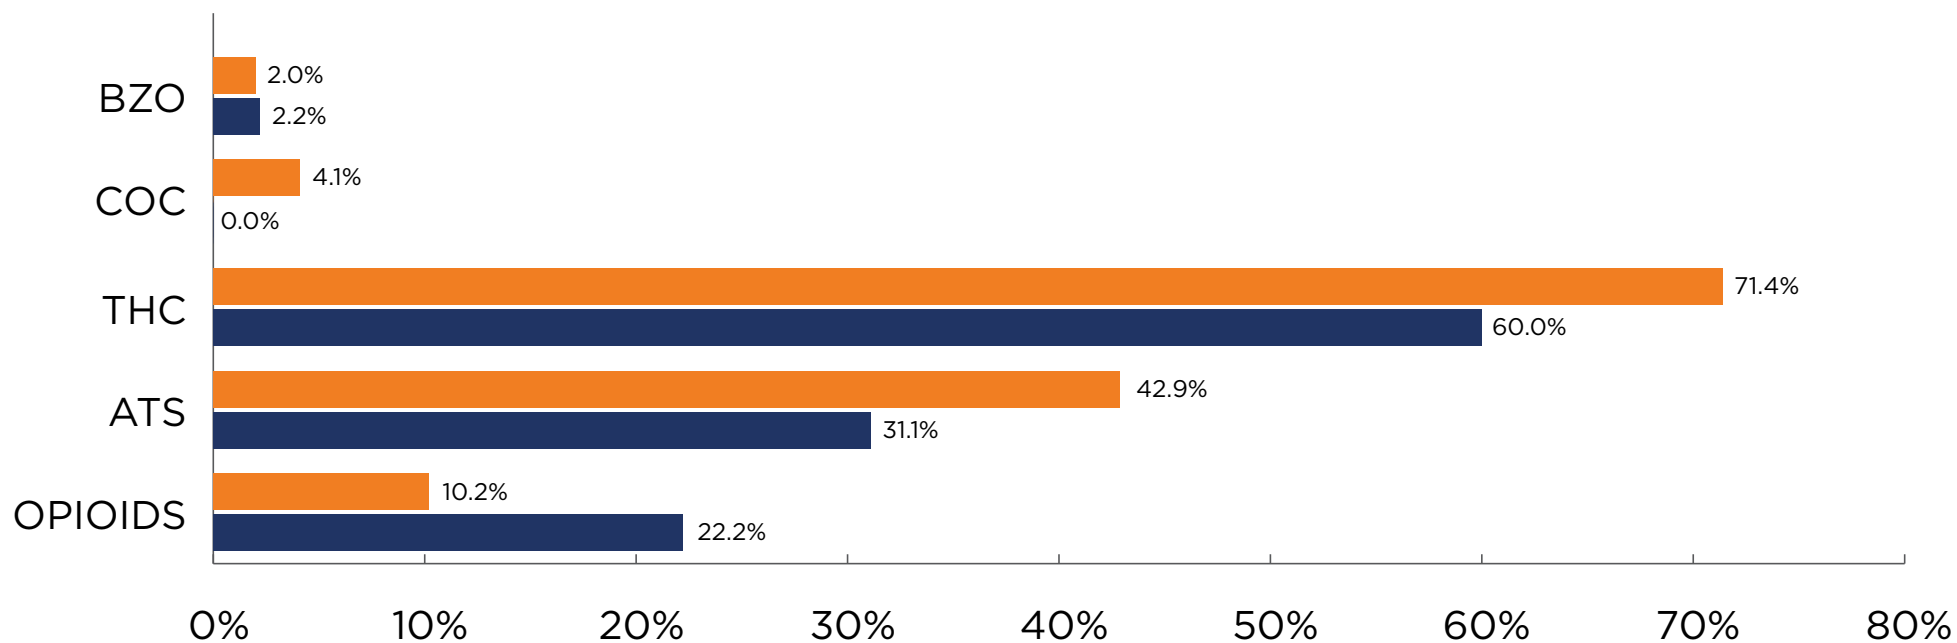

Auckland East

Q1 2025
Q1 2026